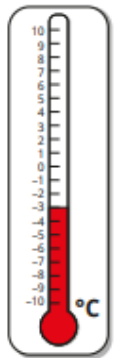

# YEAR 5 Negative Numbers

Key Vocabulary	
Negative	Positive
Interval	Thermometer
Number line	Temperature

Paris

Oslo

London

Berlin

Day  
9°C

Night  
-3°C

What temperatures are shown on the thermometers?