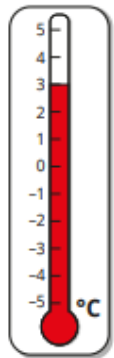

# YEAR 5 Negative Numbers

Key Vocabulary	
Negative	Positive
Interval	Thermometer
Number line	Temperature

Paris

Oslo

London

Berlin

Day  
9°C

Night  
-3°C

What temperatures are shown on the thermometers?