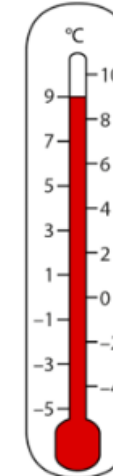

# YEAR 5 Negative Numbers

Key Vocabulary	
Negative	Positive
Interval	Thermometer
Number line	Temperature

Paris

Oslo

London

Berlin

Day  
9°C

Night  
-3°C

What temperatures are shown on the thermometers?