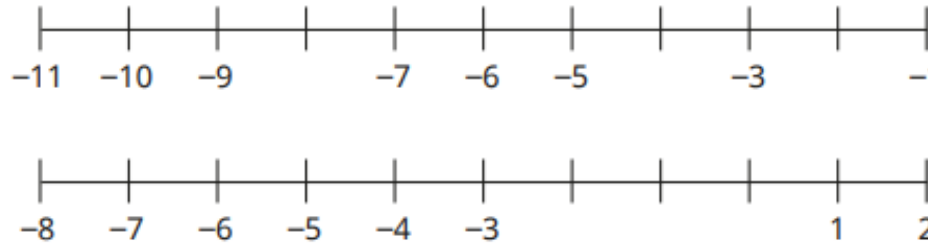

# YEAR 5 Negative Numbers

Key Vocabulary	
Negative	Positive
Interval	Thermometer
Number line	Temperature

Paris

Oslo

London

Berlin

Day  
9°C

Night  
-3°C