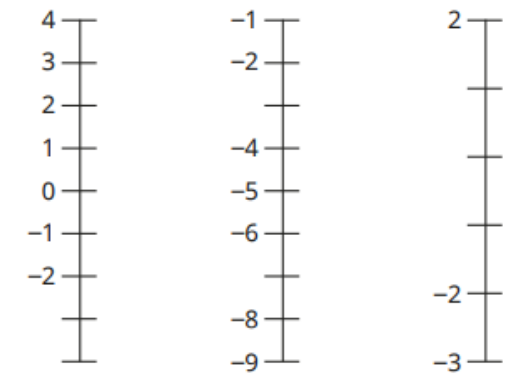

# YEAR 5 Negative Numbers

Key Vocabulary	
Negative	Positive
Interval	Thermometer
Number line	Temperature

Paris

Oslo

London

Berlin

Day  
9°C

Night  
-3°C

What temperatures are shown on the thermometers?