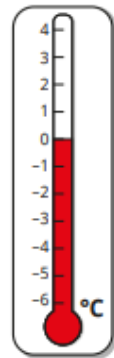

# YEAR 5 Negative Numbers

Key Vocabulary	
Negative	Positive
Interval	Thermometer
Number line	Temperature

Paris

Oslo

London

Berlin

Day  
9°C

Night  
-3°C

What temperatures are shown on the thermometers?