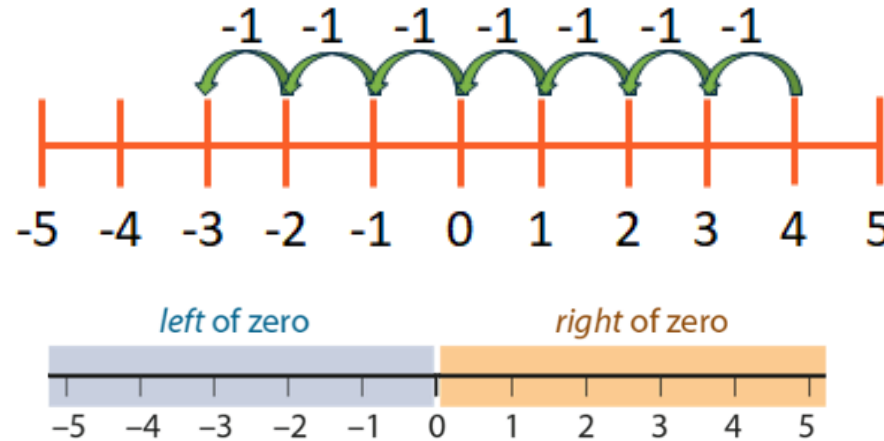

# YEAR 5 Negative Numbers

Key Vocabulary	
Negative	Positive
Interval	Thermometer
Number line	Temperature

Paris

Oslo

London

Berlin

Day  
9°C

Night  
-3°C