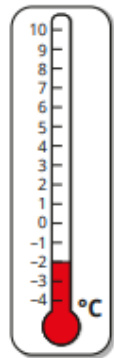

# YEAR 5 Negative Numbers

Key Vocabulary	
Negative	Positive
Interval	Thermometer
Number line	Temperature

Paris

Oslo

London

Berlin

Day  
9°C

Night  
-3°C

What temperatures are shown on the thermometers?